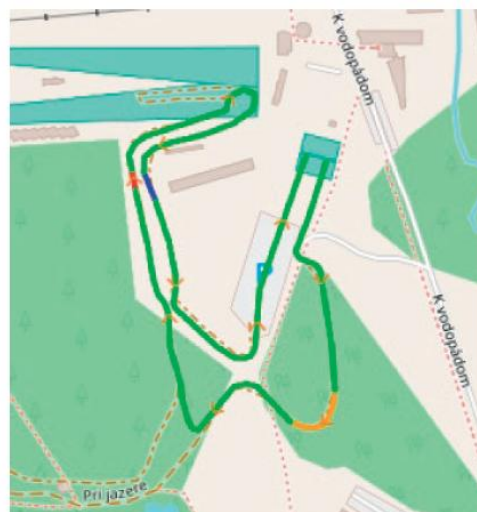

Trate
Sprint 1,4 km course

Course length: 1404m Height difference (HD): 22m
 Maximum climb (MC): 10m Total climb (TC): 41m
 Lowest point: 1356m Highest point: 1378m
 Number: 22/31.01/1.4

5 km course

Course length:	2,532m	Height difference (HD):	50m
Maximum climb (MC):	42m	Total climb (TC):	174m
Lowest point:	1344m	Highest point:	1394m
Number:	22/31.06/5.0		