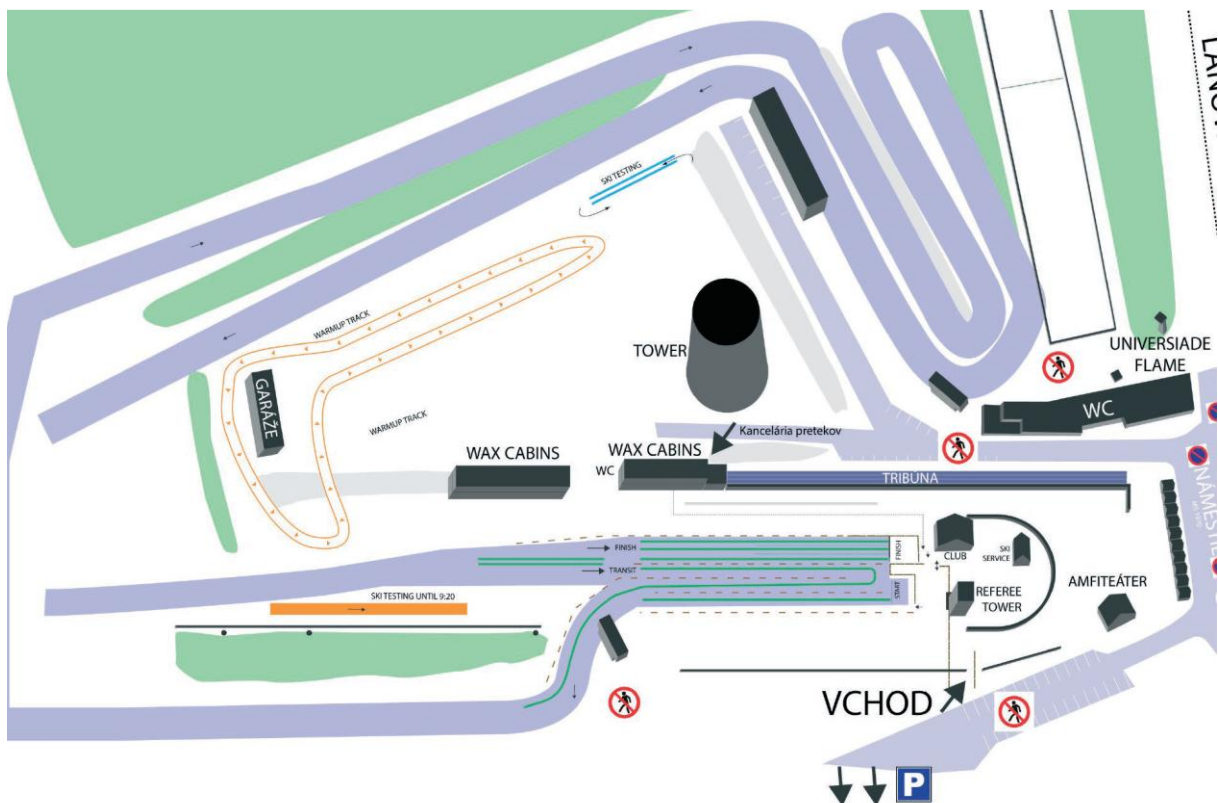

Trate
Sprint 1,4 km course

Course length: 1404m Height difference (HD): 22m
 Maximum climb (MC): 10m Total climb (TC): 41m
 Lowest point: 1356m Highest point: 1378m
 Number: 22/31.01/1.4

5 km course

Course length:	2,532m	Height difference (HD):	50m
Maximum climb (MC):	42m	Total climb (TC):	174m
Lowest point:	1344m	Highest point:	1394m
Number:	22/31.06/5.0		